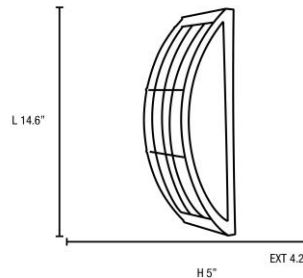

Additional Notes:

Project Name: _____

Location: _____

Type: _____

Quantity: _____

Notes:

LINE DRAWING

IES FILE

In addition to Access Lighting's purchase and warranty terms and conditions, by signing below or placing an order, you agree that you are authorized to bind the entity placing any order and acknowledge the following: All of sizes and measurements are approximate and all images are for illustrative purposes only. In the event of an inconsistency, the "Product Measurements" section controls. There also may be slight differences in the colors and designs compared to the displayed and printed images.